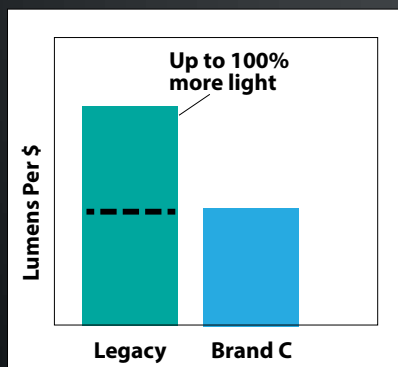

THE LEGACY CONTINUES....

In **1995** LSI defined the standard in canopy lighting with the **Scottsdale®**. Today LSI defines the future of canopy lighting once again with the **Legacy™** LED canopy lighting solution

– installs quickly into existing 4” hole without extra cutting, drilling or caulking

- **One-Person** – Fastest, easiest installation in the marketplace

High Performance, Low Cost – most cost-effective LED canopy fixture in the marketplace

2 sizes – Flat or Scottsdale lens

Multiple Mounting Options

Performance Driven

Highest lumen per dollar – tremendous flexibility in how you light your site

- Improved performance - choice of lumen packages (up to over 23,523 lumens)
- Better light distribution – more illumination on your dispensers
- Designed for utility and/or DLC approval and rebate participation

Stunningly Attractive – day and night!

Extremely slim optical unit – flush look against the canopy

During the day the Legacy disappears, assuring that attention goes to your marketing elements, not the canopy fixture