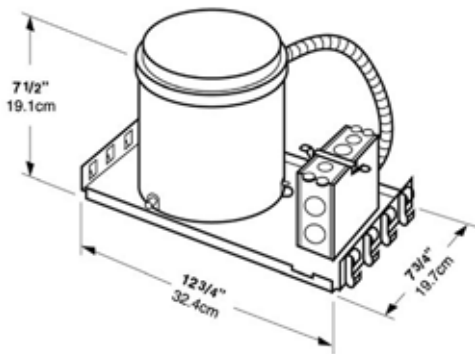

RGE

RECESSED DIRECTIONAL "GIMBLE RING" DOWNLIGHT

HOUSING

- Durable Steel Housing and Trim Ring
- Trim Ring is Standard Powder Coat White
- Light weight Aluminum Gimble Assembly.
- Damp Location rated

ILLUMINATION

MOUNTING

- T-Bar or Sheet Rock Ceilings

CODE CONFORMANCE & STANDARDS

- UL 924
- N.E.C.
- N.F.P.A. Life Safety Code 101
- ETL 90 Minute Run Time
- 24 Hour Recharge Time

ORDERING INFORMATION

TYPICAL ORDER EXAMPLE: **RGE 6 8 WH**