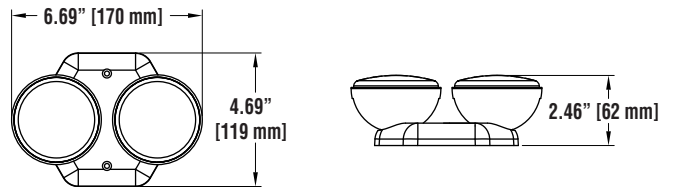

Catalog # :

Project :

Prepared By :

Date :

LED Emergency Remote Head,  
2 Heads, Round Head, White

LED Emergency Remote Head,  
1 Head, Round Head, White

LED Emergency Remote Head,  
2 Heads, Square Head, White

### Product Dimensions