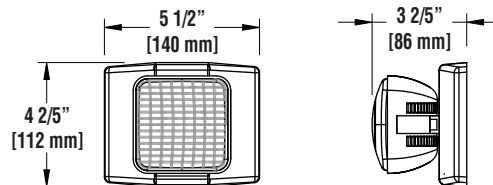

Catalog # :

Project :

Prepared By :

Date :

LED Emergency Remote Head,  
2 Heads, Round Head, White

LED Emergency Remote Head,  
1 Head, Round Head, White

LED Emergency Remote Head,  
2 Heads, Square Head, White

### Product Dimensions