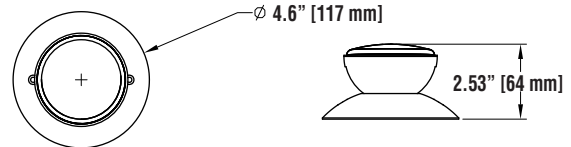

Catalog # :

Project :

Prepared By :

Date :

LED Emergency Remote Head,  
2 Heads, Round Head, White

LED Emergency Remote Head,  
1 Head, Round Head, White

LED Emergency Remote Head,  
2 Heads, Square Head, White

### Product Dimensions