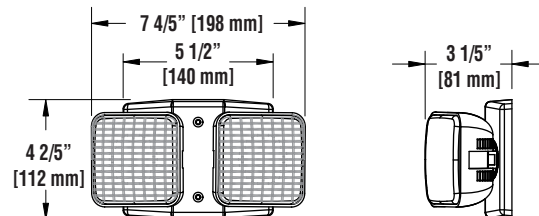

Catalog # :

Project :

Prepared By :

Date :

LED Emergency Remote Head,  
2 Heads, Round Head, White

LED Emergency Remote Head,  
1 Head, Round Head, White

LED Emergency Remote Head,  
2 Heads, Square Head, White

### Product Dimensions