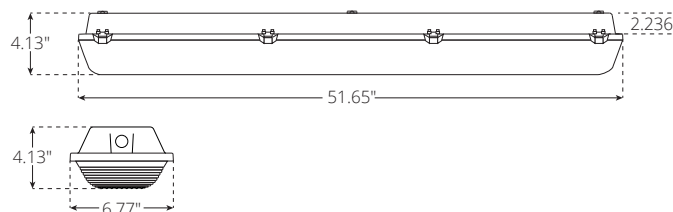

### Construction

- The inner gear tray is constructed of code gauge steel. The outer housing is constructed of fiberglass reinforced fiberglass. Gasketing in the housing is constructed of closed cell polyurethane. Conduit entrance is provided at both ends. All external hardware and hanging components are constructed of stainless steel.
- Finish coating of housing reflecting surfaces is with high-reflectance (minimum 92%) polyester powder.
- IP65 Certified / IP66 Certified / IP67 Certified (comparable to NEMA 6)
- NEMA 4X rated
- High pressure hose down (1500psi)
- Lens secured to housing with polycarbonate latches: 8 on the 4' housings. Optional stainless steel latches are securely spring clipped to the housing, eliminating latch fall off during servicing.
- Gear tray snaps in for easy driver access. Tray is retained by a safety tether attached to inside of housing.
- (2) Stainless steel mounting brackets are furnished with each fixture, and can be mounted to surface where required.

## Dimensions