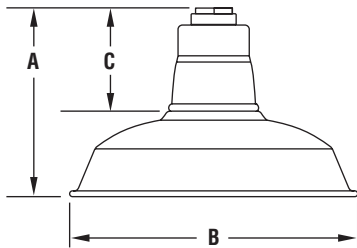

# LSI ABOLITE STANDARD DOME

**FINISH** - Available in either Architectural Textured or High Gloss finish.

**LAMP OPTIONS** - Designed to accommodate Incandescent. Lamps by other.

**MOUNTING** - Cast Aluminum hub tapped for 3/4" NPT conduit. Available factory prewired with 96" leads or white or black cord set and canopies. Cord sets listed for damp locations only.

**REFLECTOR** - Heavy-duty, spun galvanized steel construction.

**SOCKETS** - Incandescent (rated 660 Watt/600 Volt).

**ARRA**  
Funding Compliant

Fixture	Height (A)	Diameter (B)	Neck (C)	Weight (lbs./kg)
RD 100	8-1/4" (210mm)	12" (305mm)	4-1/2" (114mm)	2.5 (1.13kg)
RD 150	9-1/2" (241mm)	14" (356mm)	4-1/2" (114mm)	3.0 (1.36kg)
RD 200	10" (254mm)	16" (406mm)	4-1/2" (114mm)	3.5 (1.59kg)
RD 300	11" (279mm)	18" (457mm)	5" (127mm)	4.0 (1.81kg)