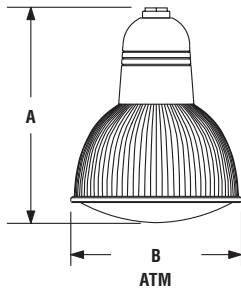

MOUNTING - Cast hub tapped for 3/4" NPT conduit. Available options include: factory prewired 96" leads, white or black cord set with canopy and SWAG aircraft cable.

REFRACTOR - Prismatic acrylic provides large uplight component.

SOCKETS - Incandescent (660 Watt/600 Volt rated) are medium base porcelain. Compact Fluorescent 26/32/42 Watt sockets feature smart push-pull thermoplastic design for ease of lamping.

LENS ASSEMBLY - Clear acrylic sag lens and clamp band.

BALLASTS - Compact Fluorescent: factory prewired in neck, high power factor electronic ballast will operate 26/32/42 Watt lamps.

DIMENSIONS

Fixture	Height (A)	Diameter (B)	Weight (lbs. /kg)
ATM 12"	16-1/4" (413mm)	12-1/2" (318mm)	5.5 (2.49kg)
ATM 16"	20-3/4" (527mm)	16-1/2" (419mm)	6 (2.72kg)