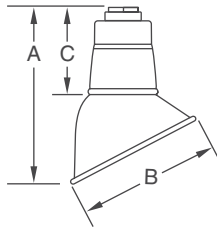

LSI ABOLITE® LED ANGLED REFLECTOR (AD)

Directional Optics

Symmetrical Optics

DIMENSIONS

Prefix	Height (A)	Diameter (B)	Neck (C)	Weight (lbs./kg)
AD 100	10" (254mm)	7" (178mm)	5" (127mm)	2.0 (.9kg)
AD 150	11-1/2" (292mm)	9" (229mm)	5-1/4" (133mm)	2.0 (.9kg)
AD 200	13-1/2" (343mm)	11" (279mm)	5-1/2" (140mm)	2.5 (1.1kg)