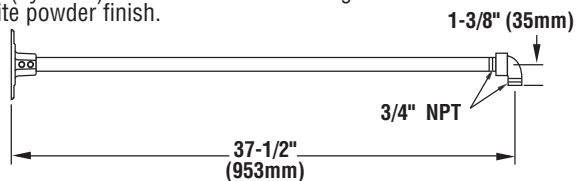

GB U 3 GWT - 3/4" Single Reflector Gooseneck Wall Bracket. Features rigid conduit and cast wall plate which fits 4" octagonal box (by other). The bracket features a gloss white powder finish.