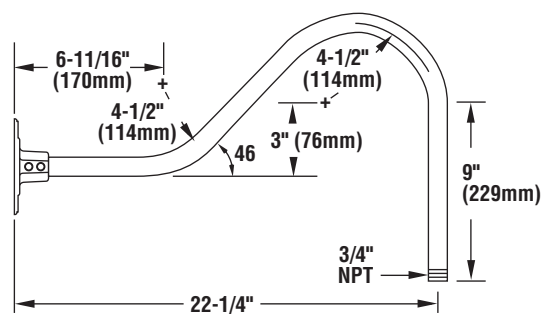

GB H 3 GWT - 3/4" Single Reflector Gooseneck Wall Bracket. Features rigid conduit and cast wall plate which fits 4" octagonal box (by other). The bracket features a gloss white powder finish.