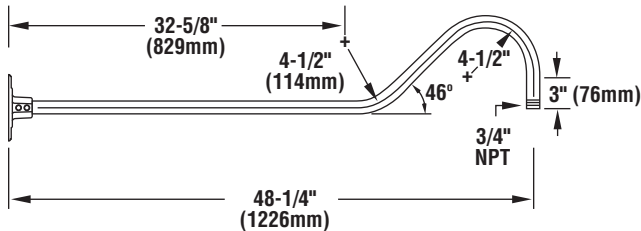

# ABOLITE GOOSENECK AND WALL BRACKETS

Brackets are finished in gloss white powder, other optional colors are available. All brackets suitable for use in wet locations, and mounts to recessed 4" octagon box (by others). Fixtures used in wet locations must be specified "WL" separately. To order, specify catalog number indicated.

**NOTE:** Brackets feature 3/4" stems which slip fit into wall plate (wall end is unthreaded). Conduit may be cut down (in the field by other) to shorten bracket length. CA5 wall plate included with all goosenecks.

**GB A 3 GWT** - 3/4" Single Reflector Gooseneck Wall Bracket. Features rigid conduit and cast wall plate which fits 4" octagonal box (by other). The bracket features a gloss white powder finish.

**GB B 3 GWT** - 3/4" Single Reflector Gooseneck Wall Bracket. Features rigid conduit and cast wall plate which fits 4" octagonal box (by other). The bracket features a gloss white powder finish.