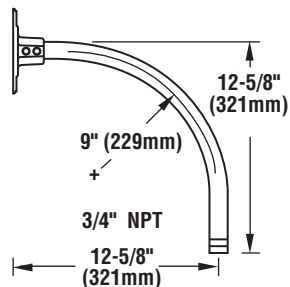

GB K 3 GWT - 3/4" Single Reflector Gooseneck Wall Bracket. Features rigid conduit and cast wall plate which fits 4" octagonal box (by other). The bracket features a gloss white powder finish.