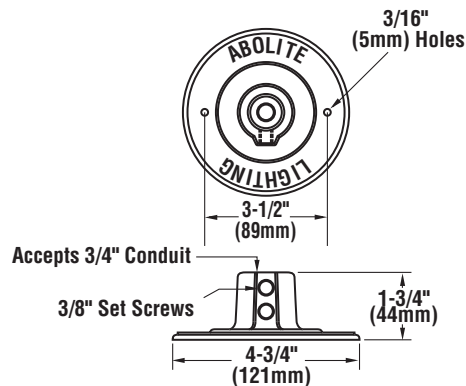

Replacement CA 5 - Gloss white powder finish (other colors available).

- Mounts to recessed 4" octagon box (by others).