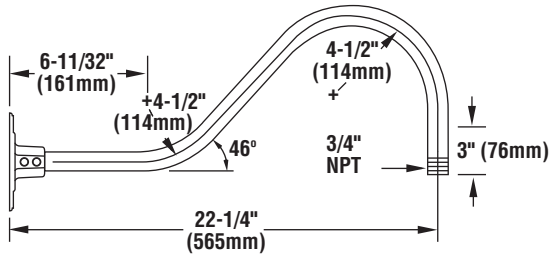

# ABOLITE GOOSENECK AND WALL BRACKETS

Brackets are finished in gloss white powder, other optional colors are available. All brackets suitable for use in wet locations, and mounts to recessed 4" octagon box (by others). Fixtures used in wet locations must be specified "WL" separately. To order, specify catalog number indicated.

**NOTE:** Brackets feature 3/4" stems which slip fit into wall plate (wall end is unthreaded). Conduit may be cut down (in the field by other) to shorten bracket length. CA5 wall plate included with all goosenecks.

**GB A 3 GWT** - 3/4" Single Reflector Gooseneck Wall Bracket. Features rigid conduit and cast wall plate which fits 4" octagonal box (by other). The bracket features a gloss white powder finish.

**GB B 3 GWT** - 3/4" Single Reflector Gooseneck Wall Bracket. Features rigid conduit and cast wall plate which fits 4" octagonal box (by other). The bracket features a gloss white powder finish.

**GB E 3 GWT** - 3/4" Single Reflector Gooseneck Wall Bracket. Features rigid conduit and cast wall plate which fits 4" octagonal box (by other). The bracket is designed to be mounted to a horizontal surface, but could also be mounted to a wall. The bracket features a gloss white powder finish.