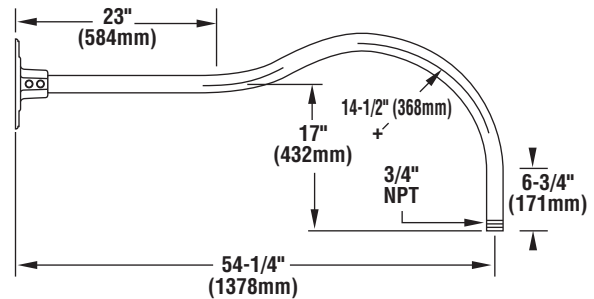

GB F 3 GWT - 3/4" Single Reflector Gooseneck Wall Bracket. Features rigid conduit and cast wall plate which fits 4" octagonal box (by other). The bracket features a gloss white powder finish.