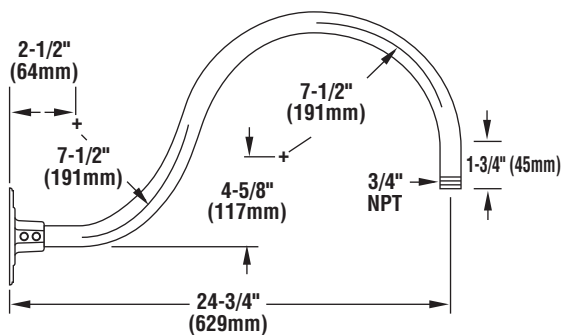

**NOTE:** Brackets feature 3/4" stems which slip fit into wall plate (wall end is unthreaded). Conduit may be cut down (in the field by other) to shorten bracket length. CA5 wall plate included with all goosenecks.

**GB A 3 GWT** - 3/4" Single Reflector Gooseneck Wall Bracket. Features rigid conduit and cast wall plate which fits 4" octagonal box (by other). The bracket features a gloss white powder finish.

**GB B 3 GWT** - 3/4" Single Reflector Gooseneck Wall Bracket. Features rigid conduit and cast wall plate which fits 4" octagonal box (by other). The bracket features a gloss white powder finish.

**GB C 3 GWT** - 3/4" Single Reflector Gooseneck Wall Bracket. Features rigid conduit and cast wall plate which fits 4" octagonal box (by other). The bracket features a gloss white powder finish.

**GB D 3 GWT** - 3/4" Single Reflector Gooseneck Wall Bracket. Features rigid conduit and cast wall plate which fits 4" octagonal box (by other). The bracket features a gloss white powder finish.

**GB E 3 GWT** - 3/4" Single Reflector Gooseneck Wall Bracket. Features rigid conduit and cast wall plate which fits 4" octagonal box (by other). The bracket is designed to be mounted to a horizontal surface, but could also be mounted to a wall. The bracket features a gloss white powder finish.