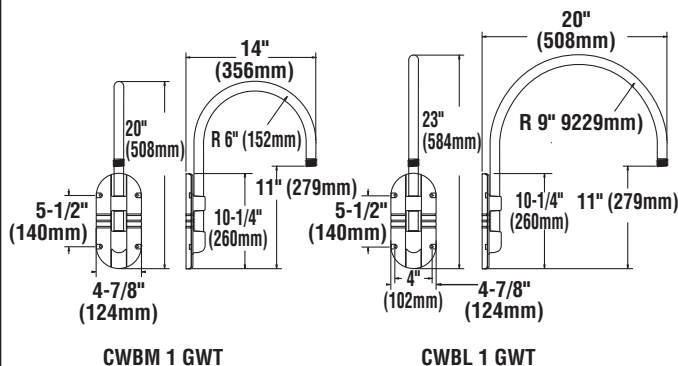

CWBM 1 GWT and CWBL 1 GWT - Contemporary Wall Bracket with gloss white powder finish.