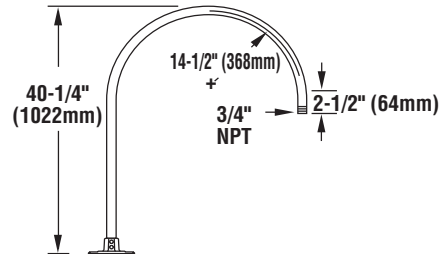

GB E 3 GWT - 3/4" Single Reflector Gooseneck Wall Bracket. Features rigid conduit and cast wall plate which fits 4" octagonal box (by other). The bracket is designed to be mounted to a horizontal surface, but could also be mounted to a wall. The bracket features a gloss white powder finish.