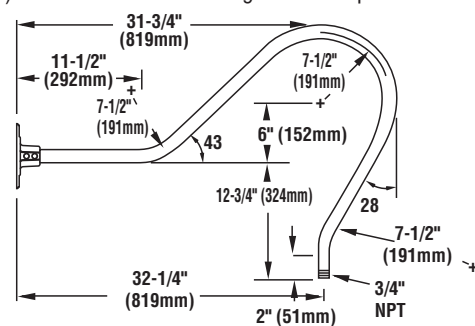

GB G 3 GWT - 3/4" Single Reflector Gooseneck Wall Bracket. Features rigid conduit and cast wall plate which fits 4" octagonal box (by other). The bracket features a gloss white powder finish.