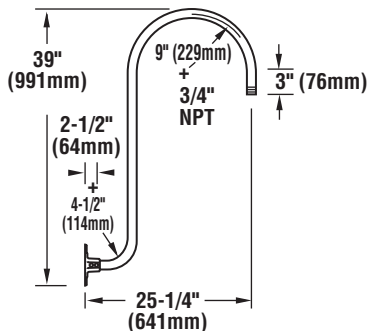

ABOLITE GOOSENECK AND WALL BRACKETS

GB J 3 GWT - 3/4" Single Reflector Gooseneck Wall Bracket. Features rigid conduit and cast wall plate which fits 4" octagonal box (by other). The bracket features a gloss white powder finish.