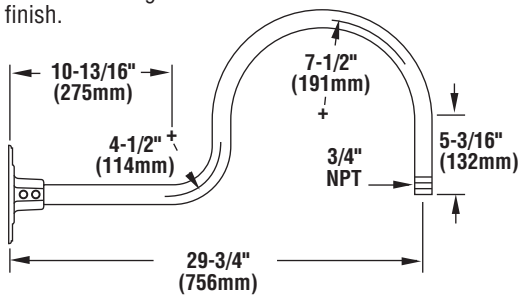

**NOTE:** Brackets feature 3/4" stems which slip fit into wall plate (wall end is unthreaded). Conduit may be cut down (in the field by other) to shorten bracket length. CA5 wall plate included with all goosenecks.

**GB A 3 GWT** - 3/4" Single Reflector Gooseneck Wall Bracket. Features rigid conduit and cast wall plate which fits 4" octagonal box (by other). The bracket features a gloss white powder finish.

**GB B 3 GWT** - 3/4" Single Reflector Gooseneck Wall Bracket. Features rigid conduit and cast wall plate which fits 4" octagonal box (by other). The bracket features a gloss white powder finish.

**GB C 3 GWT** - 3/4" Single Reflector Gooseneck Wall Bracket. Features rigid conduit and cast wall plate which fits 4" octagonal box (by other). The bracket features a gloss white powder finish.

**GB D 3 GWT** - 3/4" Single Reflector Gooseneck Wall Bracket. Features rigid conduit and cast wall plate which fits 4" octagonal box (by other). The bracket features a gloss white powder finish.

**GB E 3 GWT** - 3/4" Single Reflector Gooseneck Wall Bracket. Features rigid conduit and cast wall plate which fits 4" octagonal box (by other). The bracket is designed to be mounted to a horizontal surface, but could also be mounted to a wall. The bracket features a gloss white powder finish.