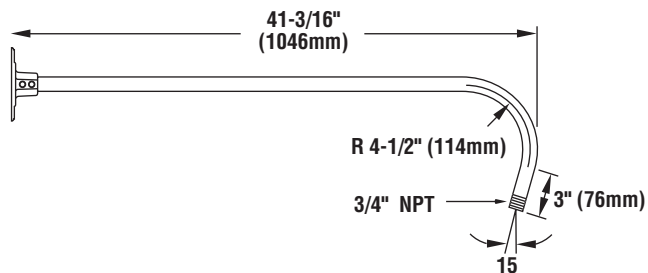

GB P 3 GWT - 3/4" Single Reflector Gooseneck Wall Bracket. Features rigid conduit and cast wall plate which fits 4" octagonal box (by other). The bracket features a gloss white powder finish.