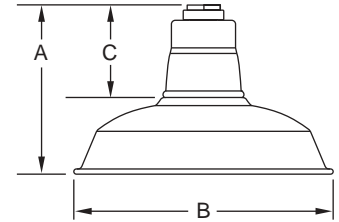

# ABOLITE RLM STANDARD DOME

A CLASSIC RLM DESIGN THAT FEATURES ELEGANCE AND TIMELESS SIMPLICITY

The Abolite Standard Dome (RD) is the professional's choice when it comes to general ambient, task ambient or simple decorative lighting. Semi-shielding of lamps and/or globes directs the majority of light downward. This makes the RD a great choice for ambient and accent applications, and allows the designer to deal with scale of the area to be lighted and various mounting heights.

- Compact profile with 3/4" threaded entry
- Mounting accomplished with rigid 3/4" conduit, or a variety of brackets, goosenecks and cord sets
- Four sizes ranging from 12" to 18" in diameter
- Lamps available
  - Compact Fluorescent from 13 to 42 watts  
26/32/42 Watt requires use of separate Remote Ballast and is available with LDS96 WL mounting only
  - High-Intensity Discharge from 50 to 175 watts requires use of separate Remote Ballast
  - Incandescent up to 300 watts

U.L. Listed for wet locations

Fixture	Height (A)	Diameter (B)	Neck (C)	Weight (lbs.)
RD 100	8-1/4"	12"	4-1/2"	2.5
RD 150	9-1/2"	14"	4-1/2"	3.0
RD 200	10"	16"	4-1/2"	3.5
RD 300	11"	18"	5"	4.0