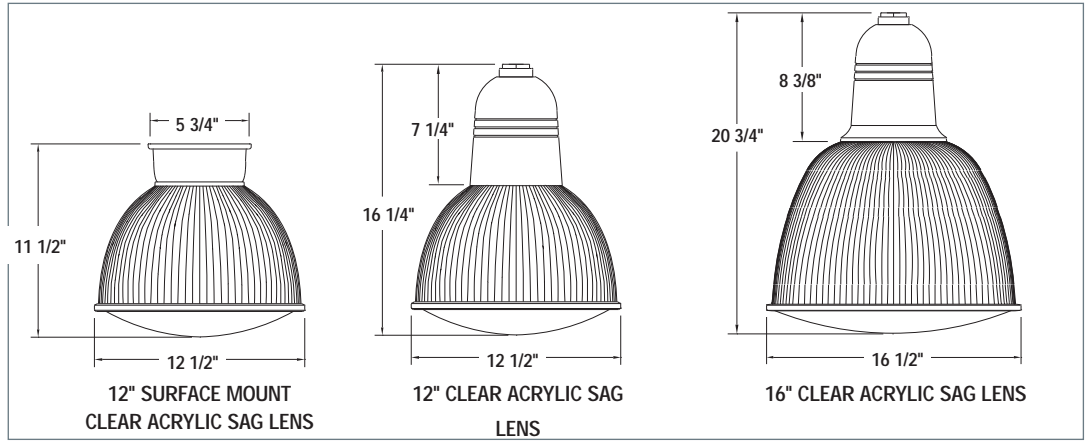

eye-catching appeal
Complement your site design
with a variety of color options.

color selection

atrium dimensions

Listed for damp locations.

quality you can
count on

The Atrium Series is backed by a full 2-year warranty, ensuring trouble-free illumination that you can depend on. The Atrium Series...for the upscale look and efficient illumination your brilliant design scheme deserves.