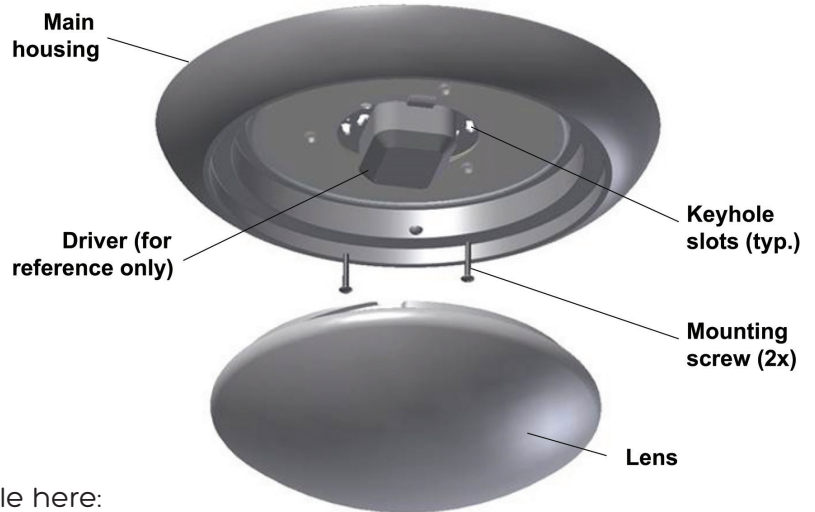

14" Brushed Nickel Flush Mount LED Luminaire

Stock up while supplies last!

damp location

Dimmable

UL LISTED

50,000 HOURS+

Inventory available for Spring projects!

Contact Quotes for Pricing.

Our brushed nickel flush mount is great for new construction and renovation projects for both residential and light commercial spaces. Ideal applications include hallways, corridors, utility rooms, bathrooms, pantries, closets and much more!

PART# 655626	MODEL# SM 14 8 30 120 BN
--------------	--------------------------

KEY FEATURES:

- Optic: Frosted acrylic lens producing even, uniform light distribution
- Lumens: 1,910
- Input power: 21 Watts
- Lumens per watt: 89
- CCT: 3000K
- CRI: 80
- Dimming: 120V down to 10% with most standard Triac dimmers