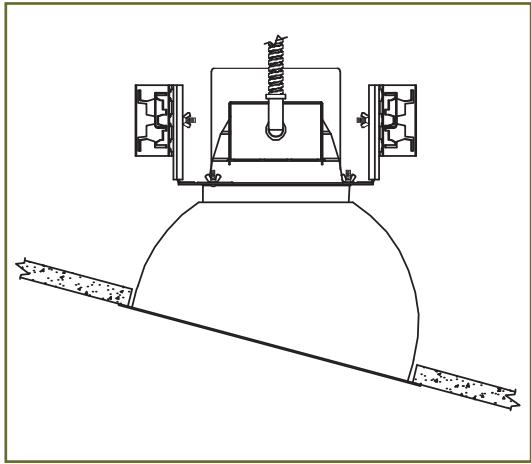

# FIXTURE MOUNTING ACCESSORIES

**SLOPED CEILING ADAPTOR** - The sloped ceiling adaptor provides an attractive and effective interface between sloped ceilings and LSI 6" and 8" downlights. Not for use with adjustable wallwash downlights.

## MOUNTING DETAIL

## SLOPE CHART

Slope x/12	Slope degrees	6" Adaptor	8" Adaptor
1/12	4.7	Not needed	Not needed
2/12	9.5	SA610	SA810
3/12	14	SA615	SA815
4/12	19.5	SA620	SA820
5/12	22.6	SA625	SA825
6/12	26.6	SA625	SA825
7/12	30.3	SA630	SA830
8/12	33.7	SA635	NA
9/12	36.9	SA635	NA
10/12	39.8	SA640	NA
11/12	42.5	SA640	NA
12/12	45	SA645	NA