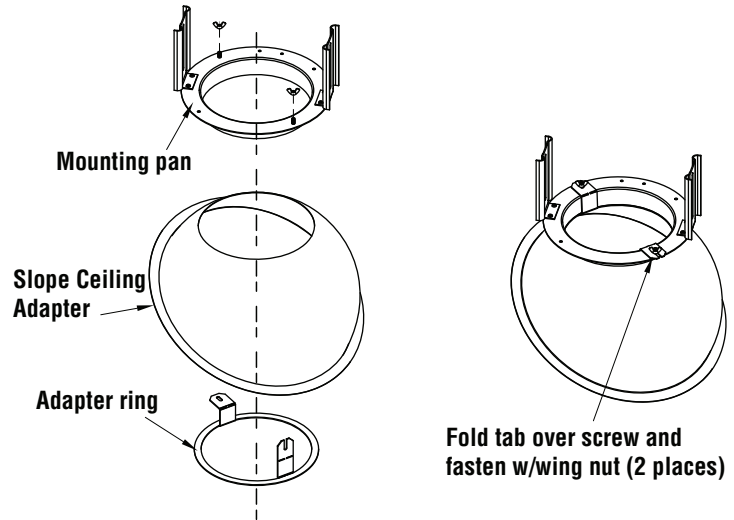

# FIXTURE MOUNTING ACCESSORIES

**SLOPED CEILING ADAPTOR** - The sloped ceiling adaptor provides an attractive and effective interface between sloped ceilings and LSI 6" and 8" downlights. Not for use with adjustable wallwash downlights.

## MOUNTING DETAIL