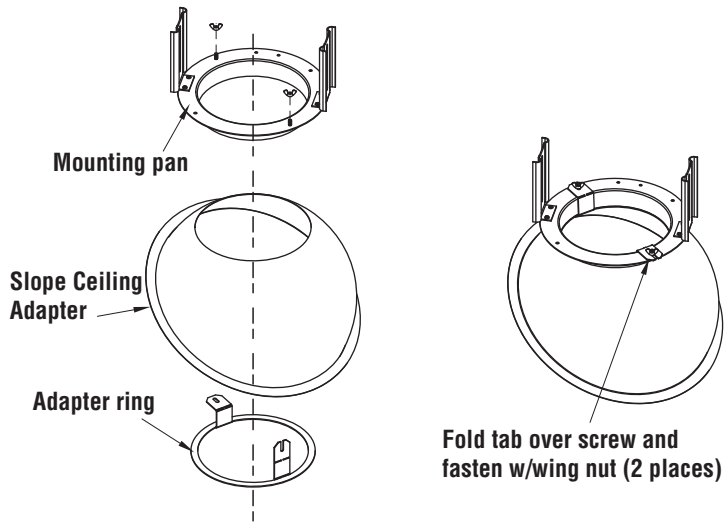

FIXTURE MOUNTING ACCESSORIES

SLOPED CEILING ADAPTOR - The sloped ceiling adaptor provides an attractive and effective interface between sloped ceilings and LSI 6" and 8" downlights. Not for use with adjustable wallwash downlights.

MOUNTING DETAIL

SLOPE CHART

Slope x/12	Slope degrees	6" Adaptor	8" Adaptor
1/12	4.7	Not needed	Not needed
2/12	9.5	SA610	SA810
3/12	14	SA615	SA815
4/12	19.5	SA620	SA820
5/12	22.6	SA625	SA825
6/12	26.6	SA625	SA825
7/12	30.3	SA630	SA830
8/12	33.7	SA635	NA
9/12	36.9	SA635	NA
10/12	39.8	SA640	NA
11/12	42.5	SA640	NA
12/12	45	SA645	NA