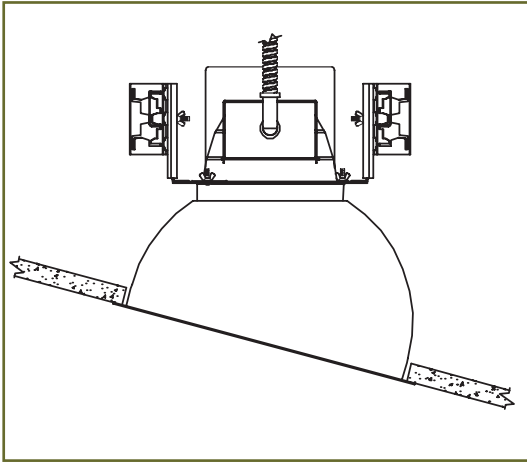

FIXTURE MOUNTING ACCESSORIES

SLOPED CEILING ADAPTOR - The sloped ceiling adaptor provides an attractive and effective interface between sloped ceilings and LSI 6" and 8" downlights. Not for use with adjustable wallwash downlights.

MOUNTING DETAIL

SLOPE CHART

Slope x/12	Slope degrees	6" Adaptor	8" Adaptor
1/12	4.7	Not needed	Not needed
2/12	9.5	SA610	SA810
3/12	14	SA615	SA815
4/12	19.5	SA620	SA820
5/12	22.6	SA625	SA825
6/12	26.6	SA625	SA825
7/12	30.3	SA630	SA830
8/12	33.7	SA635	NA
9/12	36.9	SA635	NA
10/12	39.8	SA640	NA
11/12	42.5	SA640	NA
12/12	45	SA645	NA

ORDERING INFORMATION

Prefix	Aperture	Degree of Slope
SA - Slope Adaptor	6 - 6" Downlight 8 - 8" Downlight	10
		15
		20
		25
		30
		35
		40
45		
SA	8	20

ARRA
Funding Compliant

HOUSING MOUNTING ACCESSORIES: