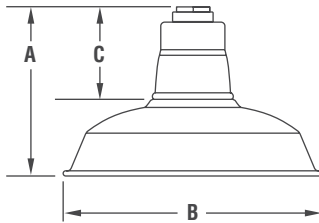

LSI ABOLITE LED STANDARD DOME (RD)

US patents D581584 & D598162 & D581585 CN patent 2630873 and US & Int'l. patents pending

Directional Optics

Symmetrical Optics

DIMENSIONS

Prefix	Height (A)	Diameter (B)	Neck (C)	Weight (lbs./kg)
RD 100	8-1/4" (210mm)	12" (305mm)	4-1/2" (114mm)	2.5 (1.13kg)
RD 150	9-1/2" (241mm)	14" (356mm)	4-1/2" (114mm)	3.0 (1.36kg)
RD 200	10" (254mm)	16" (406mm)	4-1/2" (114mm)	3.5 (1.59kg)
RD 300	11" (279mm)	18" (457mm)	5" (127mm)	3.5 (1.59kg)